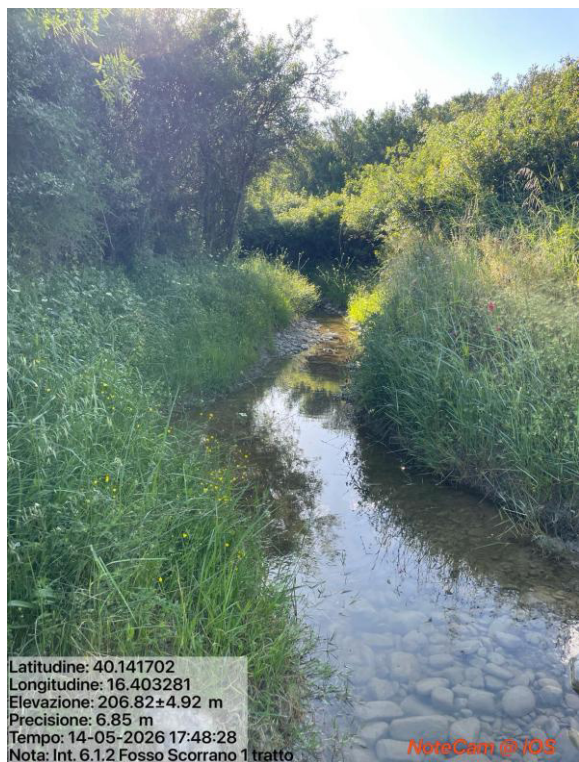

Int. 6.1.1 Decesp. aste fluviali loc. Pantano San Giorgio Lucano

Progetto di Forestazione Pubblica Anno 2026
FOTO Progetto Generale

Int. 6.1.2 Decesp. aste fluviali loc. Scorrano 1° Tratto San Giorgio Lucano